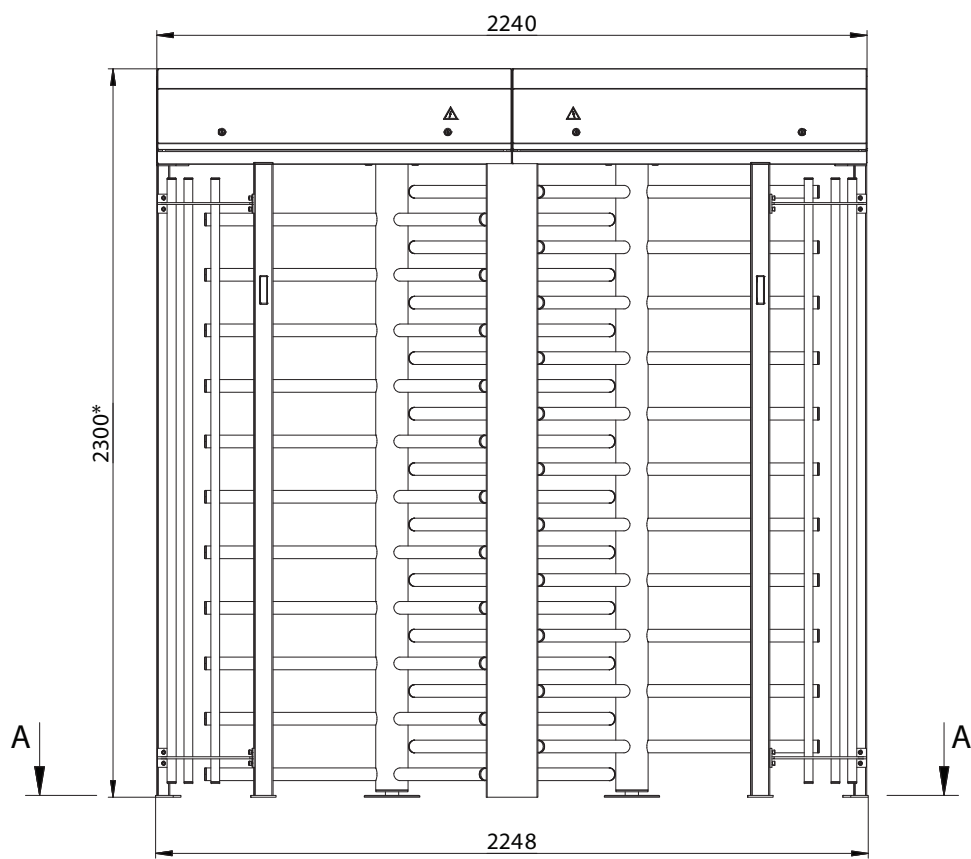

# FULL-HEIGHT TURNSTILE SESAME TWIN

The primary purpose is to provide complete barring of an area. It permits single or dual direction control of pedestrian access for enterprises, administrative facilities, banks and other sites as well as for security of protected areas from unauthorized access via a controlled physical barrier. The turnstile provides pedestrian access in the desired direction via actuation of signals from magnetic card readers, keyboards of monitoring access control system (ACS), and manual control panels. Double access design increases crossing capacity of the turnstile. Modification with 120° rotor, you can get a turnstile with an «air-lock function».

#### Electrical Specifications:

- Voltage:
  - from the AC (100-240)V, 50/60Hz;
  - from a DC source 12 V
- Maximum power consumption per pass: indoor 55 W; outdoor 155 W;
- Degree of protection according to GOST 14254-96: indoor IP41; outdoor IP54;
- Maximum power consumption:
  - Without servo: in 100 W; out 500 W;
  - Servo - in 300 W; out 700 W

#### Technical Specifications:

Length	2240 mm
Width	1206 mm
Height	2300 mm
Weight, not more	614 kg

www.tiso.global  
+380 (44) 291-21-11  
e-mail: export@tiso.ua

A - A ( 1:15 )

www.tiso.global  
 +380 (44) 291-21-11  
 e-mail: export@tiso.ua