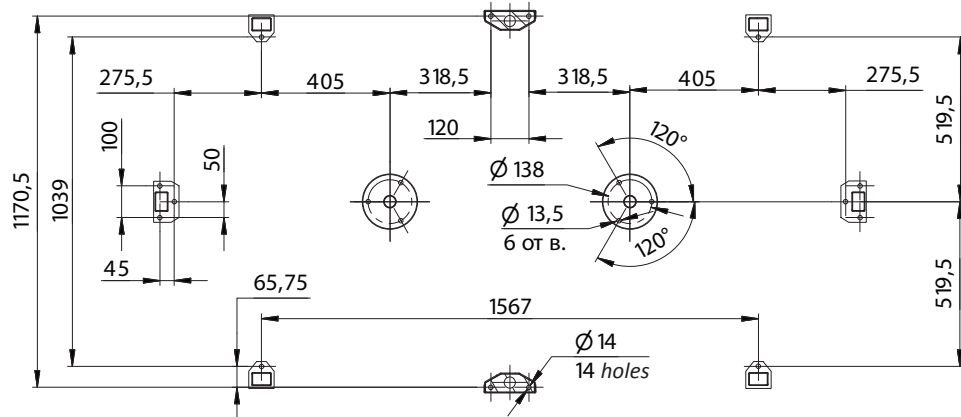

#### Electrical Specifications:

- Voltage:
  - from the AC (100-240)V, 50/60Hz;
  - from a DC source 12 V
- Maximum power consumption per pass: indoor 55 W; outdoor 155 W;
- Degree of protection according to GOST 14254-96: indoor IP41; outdoor IP54;
- Maximum power consumption:
  - Without servo: in 100 W; out 500 W;
  - Servo - in 300 W; out 700 W

#### Technical Specifications:

Length	2240 mm
Width	1206 mm
Height	2300 mm
Weight, not more	614 kg

www.tiso.global  
+380 (44) 291-21-11  
e-mail: export@tiso.ua

A - A ( 1:15 )

www.tiso.global  
 +380 (44) 291-21-11  
 e-mail: export@tiso.ua